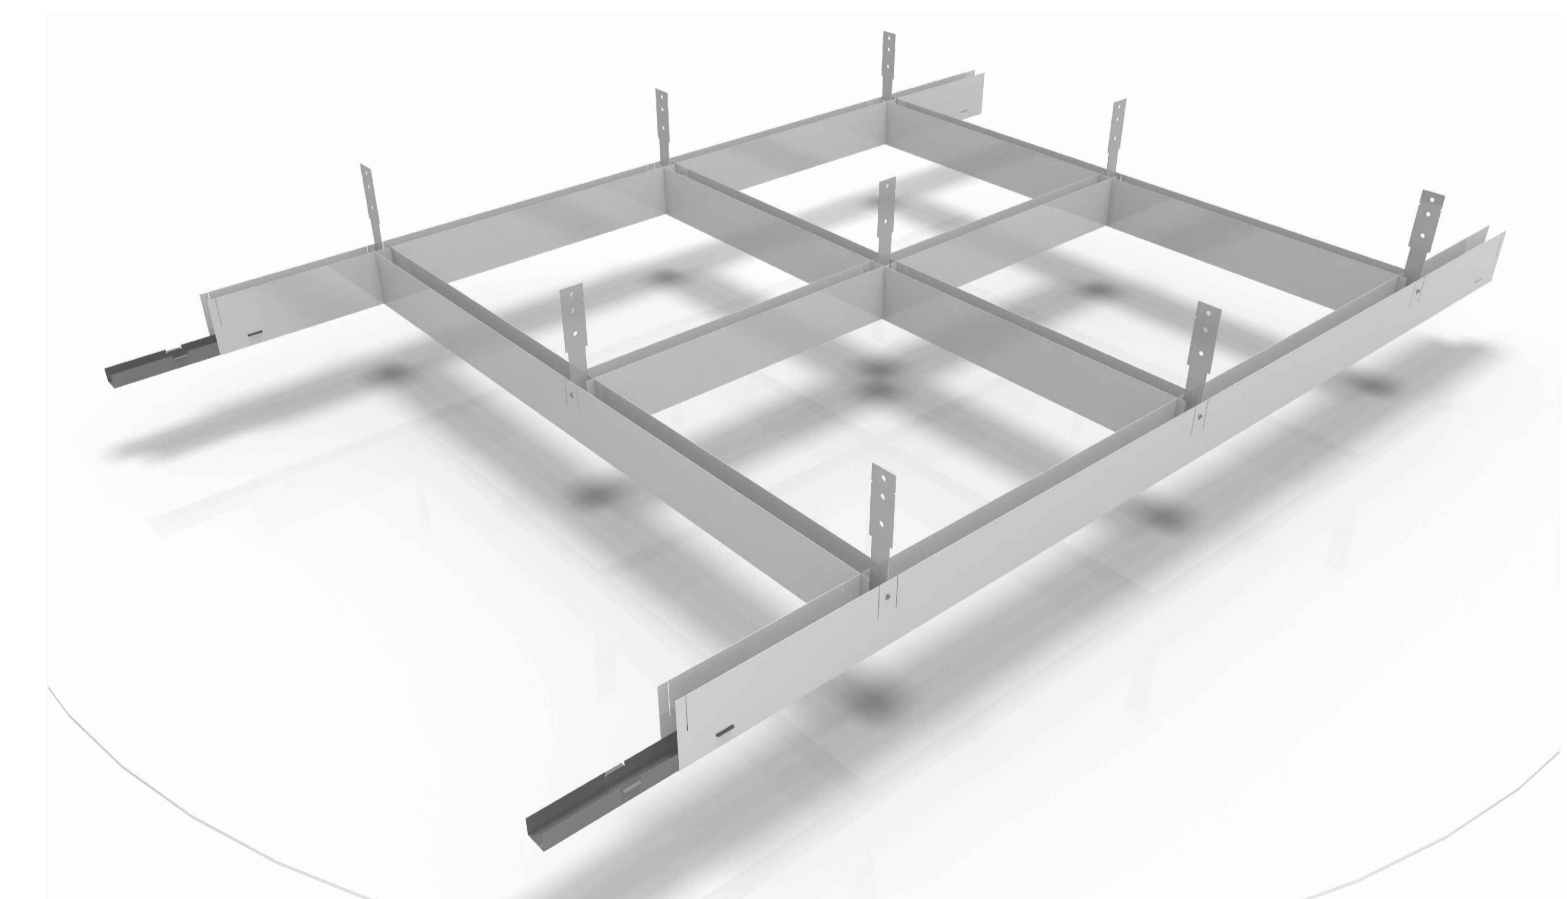

NOTES:
All units are in millimetres (mm) other wise stated.

Rev No:	Drawn:	Date:	Description:

Client Name:
OPEN SKY CEILING SYSTEM

Drawing Ref:
-

Drawing Title:
-

Location:
-

Job No: ---	Client: ---	Date: 13/03/18
Drawn By: Mammolì D.	Checked By: 	Scale:
		Rev No: Rev00