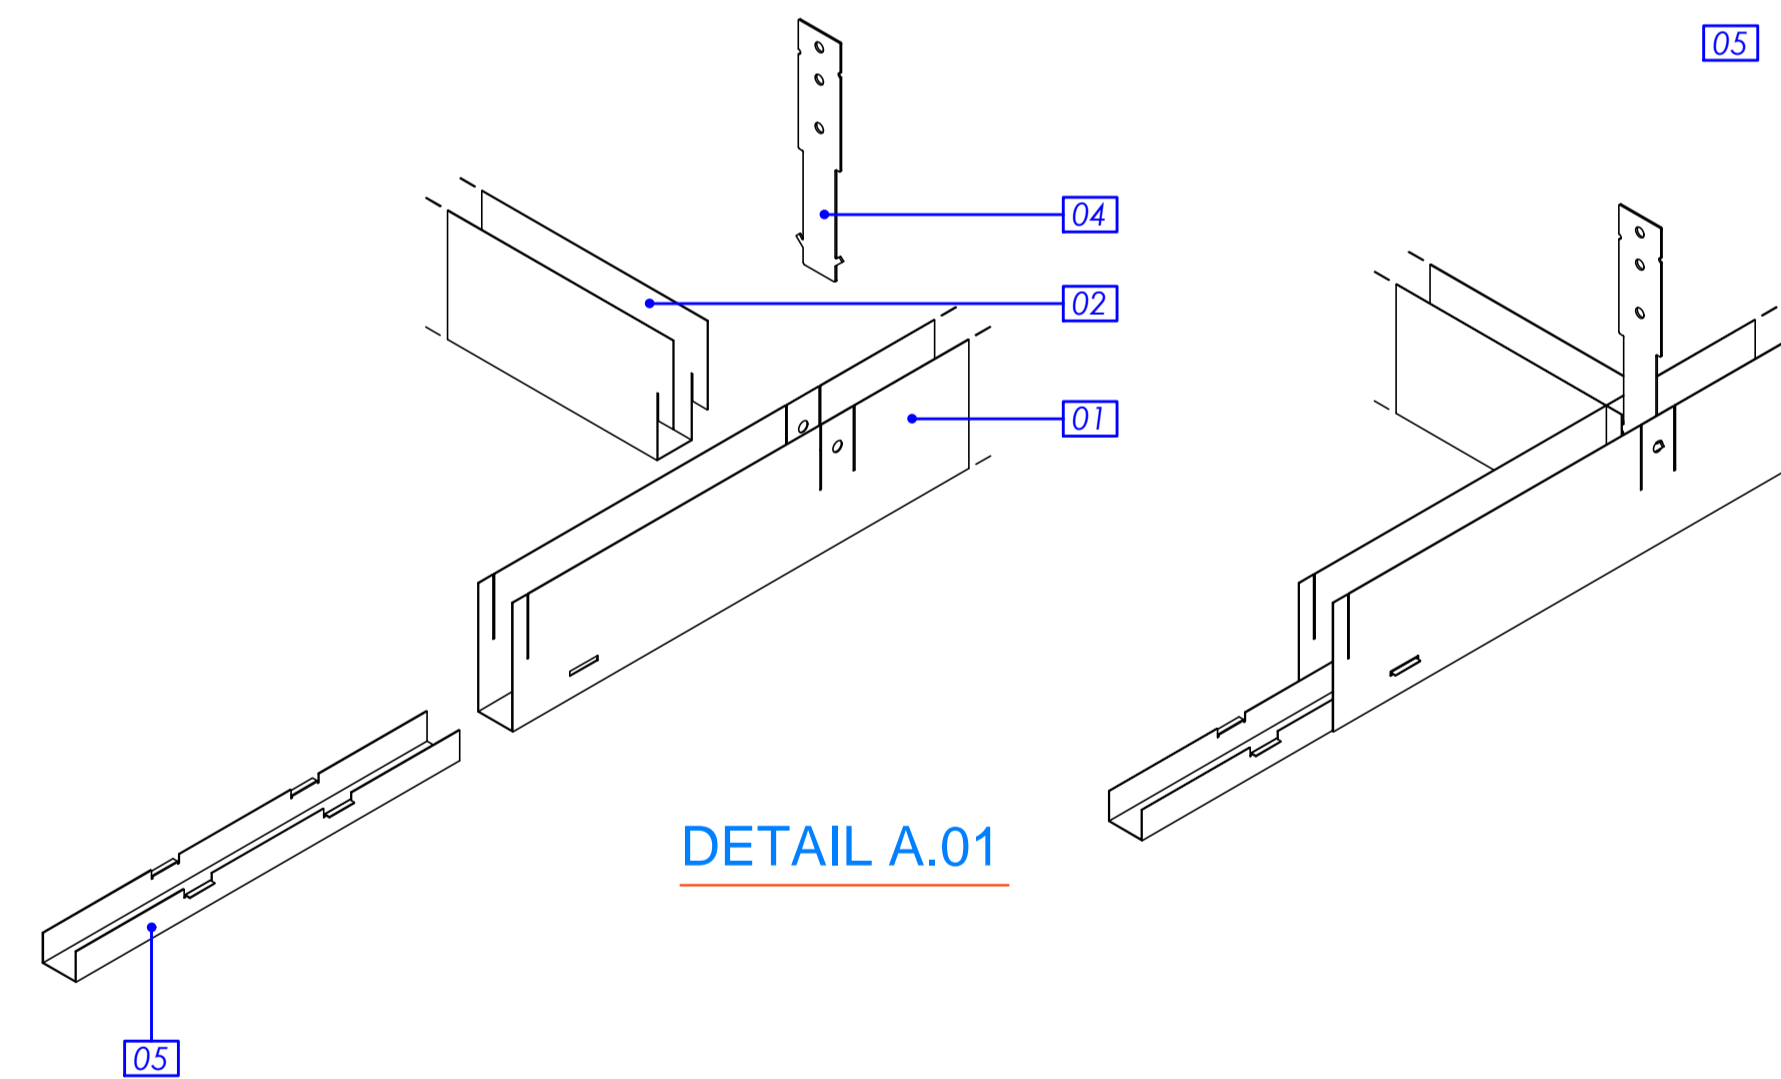

DETAIL A.01