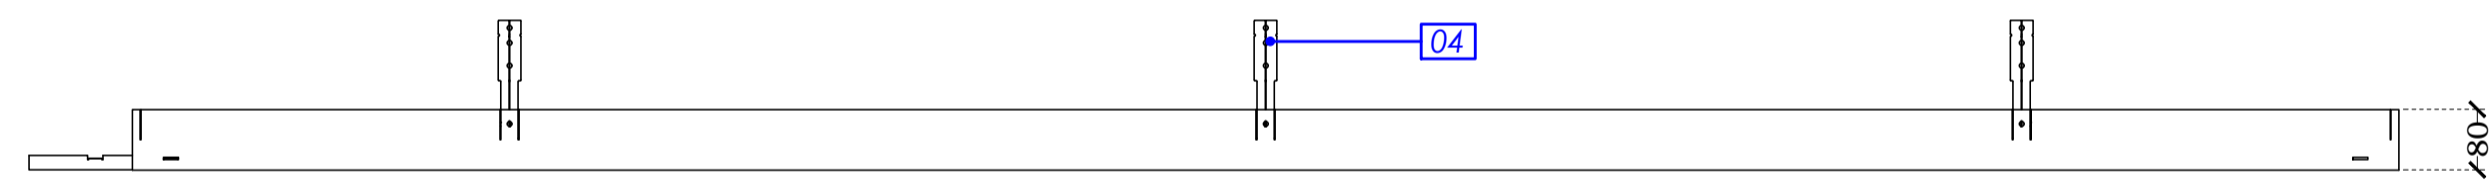

SIDE VIEW

scale 1:10