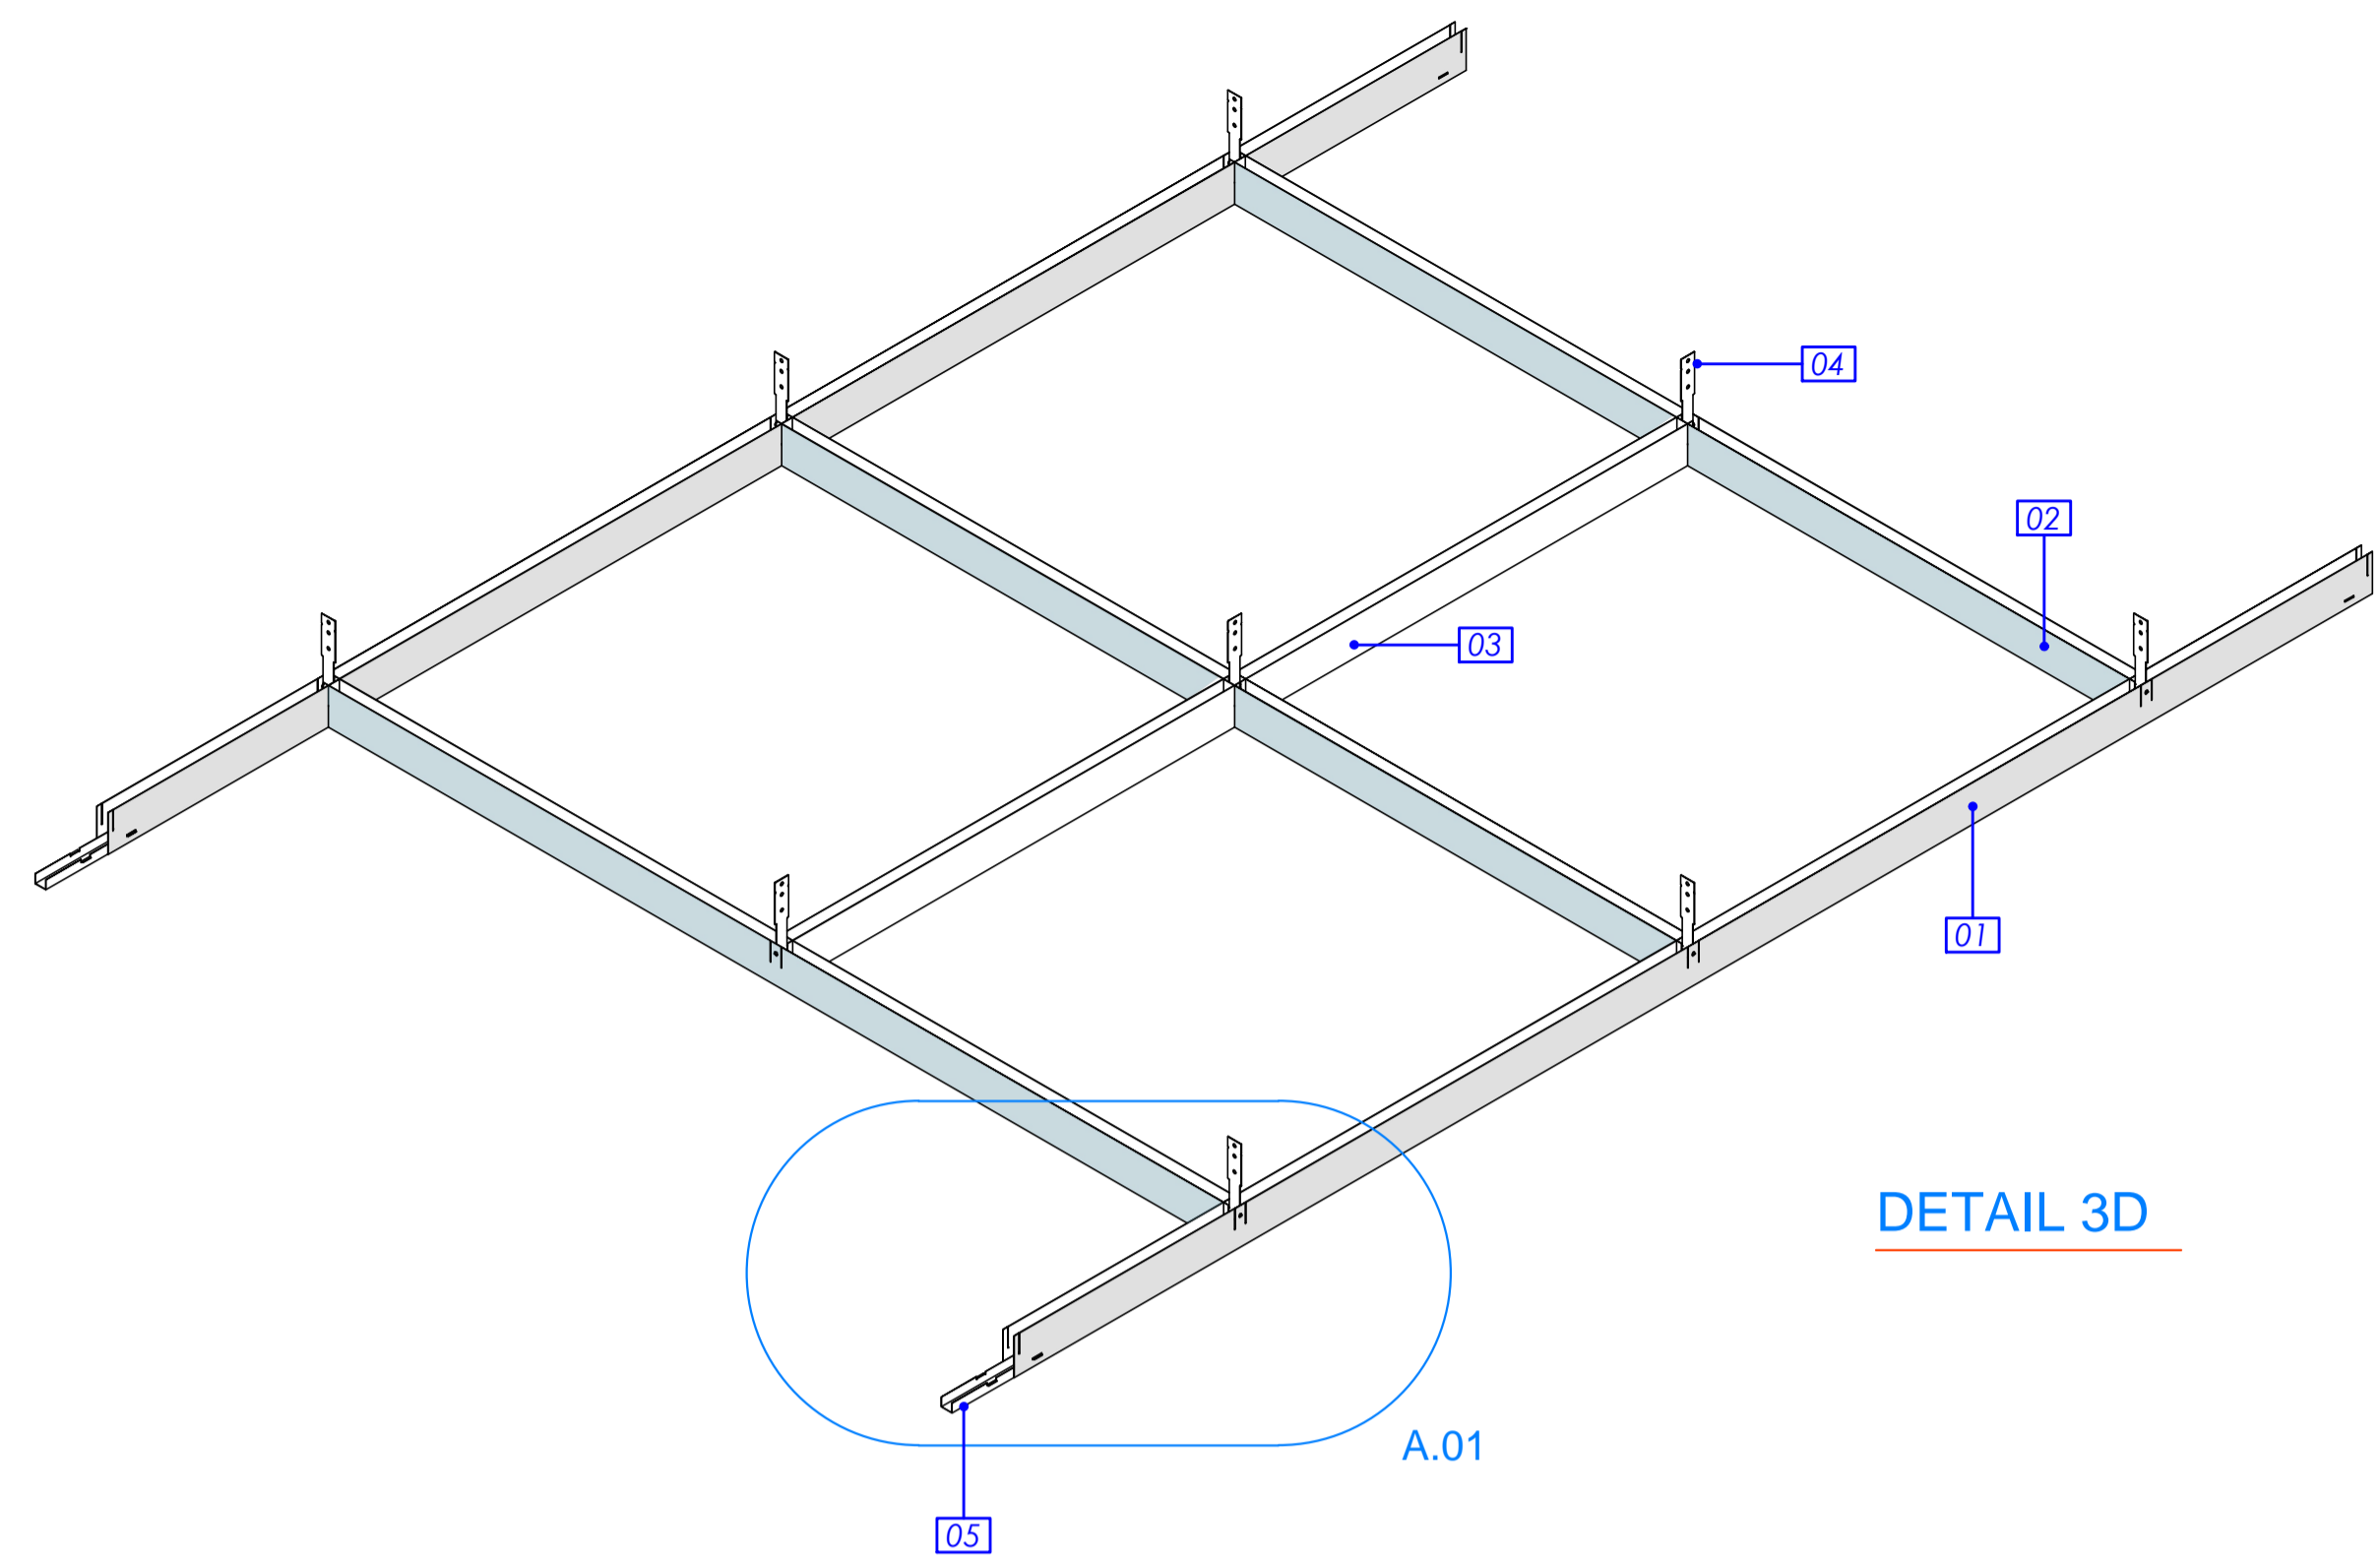

DETAIL 3D

Legend

- 01 P2001P/B Main Runner 80x25x80 H.3000
- 02 I2001M2/B Male cross - t element 80x25x80 H.2000
- 03 I2001M1/B Cross t male element 80x25x80 H1000
- 04 AT2001 Hanger fo System 2001
- 05 OS903G/B Linear Joint for main runner