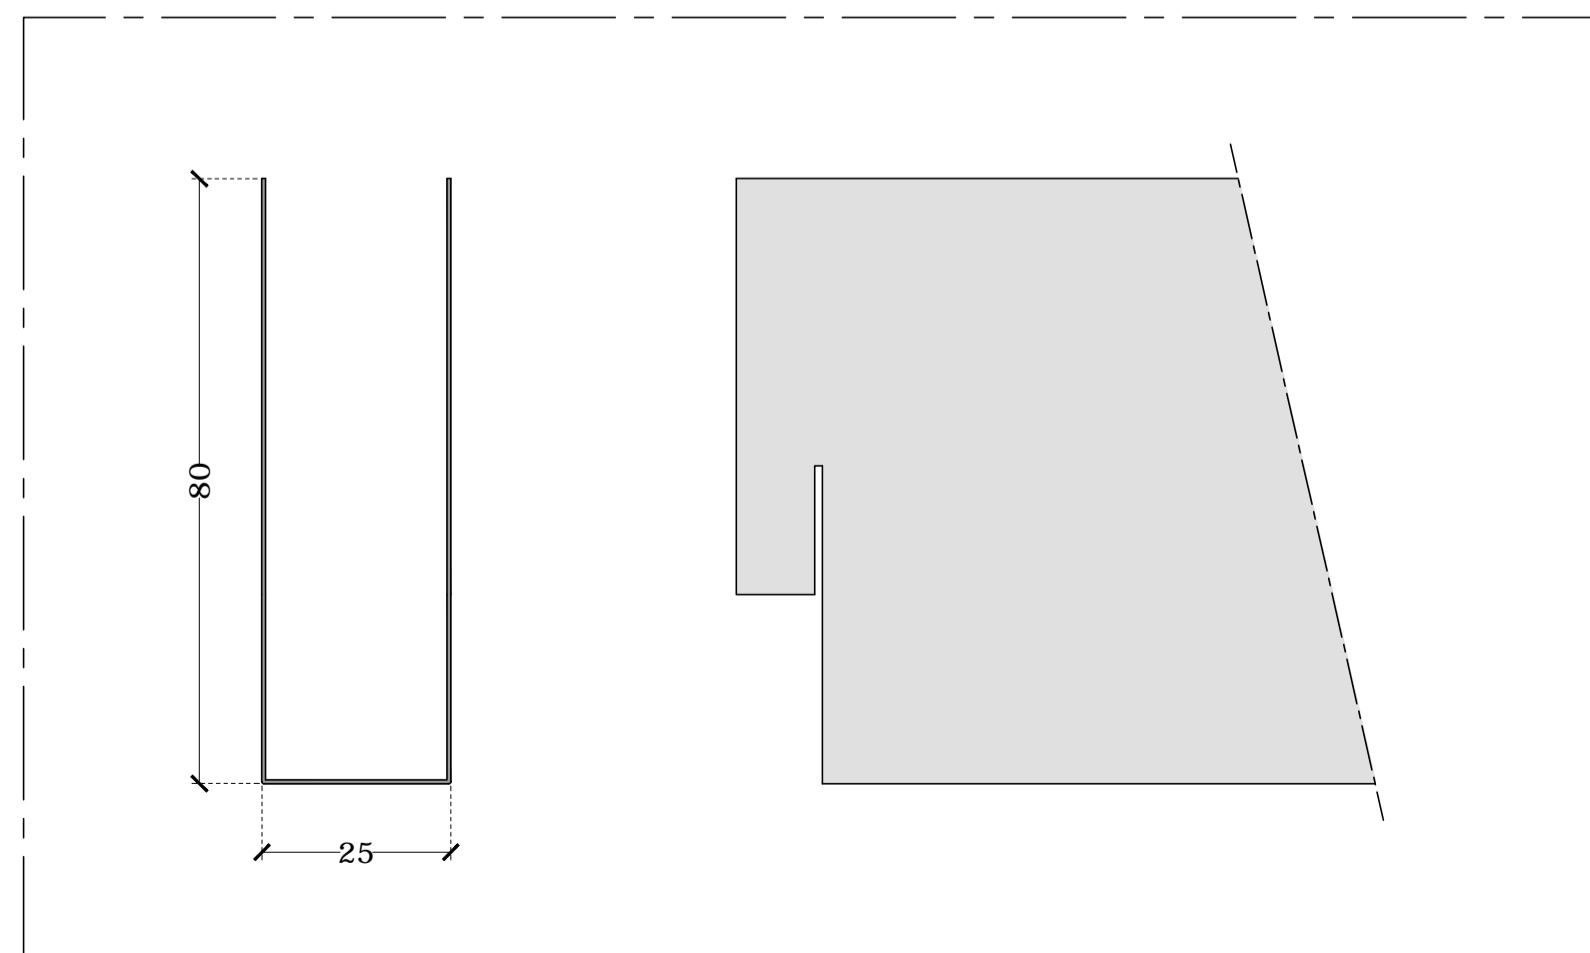

PLAN

scale 1:10

SIDE VIEW

scale 1:10

DETAIL D1

DETAIL 3D

Legend

- 01 P2001P/B Main Runner 80x25x80 H.3000
- 02 I2001M2/B Male cross - t element 80x25x80 H.2000
- 03 I2001M1/B Cross t male element 80x25x80 H1000
- 04 AT2001 Hanger fo System 2001
- 05 OS903G/B Linear Joint for main runner

DETAIL A.01

NOTES:
All units are in millimetres (mm) other wise stated.

Rev No:	Drawn:	Date:	Description:

Client Name:
OPEN SKY CEILING SYSTEM

Drawing Ref:
-

Drawing Title:
-

Location:
-

Job No: ---	Client: ---	Date: 13/03/18
Drawn By: Mammolì D.	Checked By: 	Scale:
		Rev No: Rev00